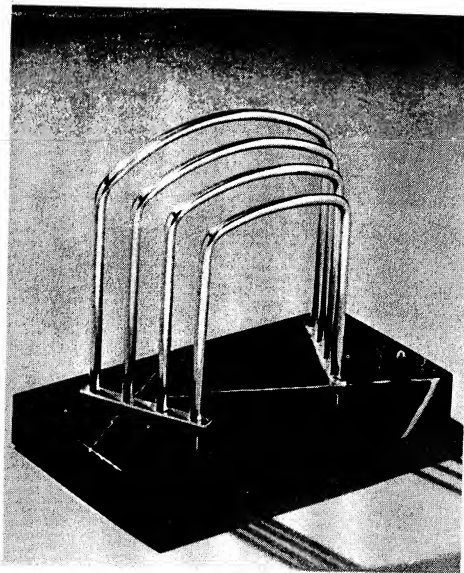

M52 - LETTER RACK — 4 WIRE